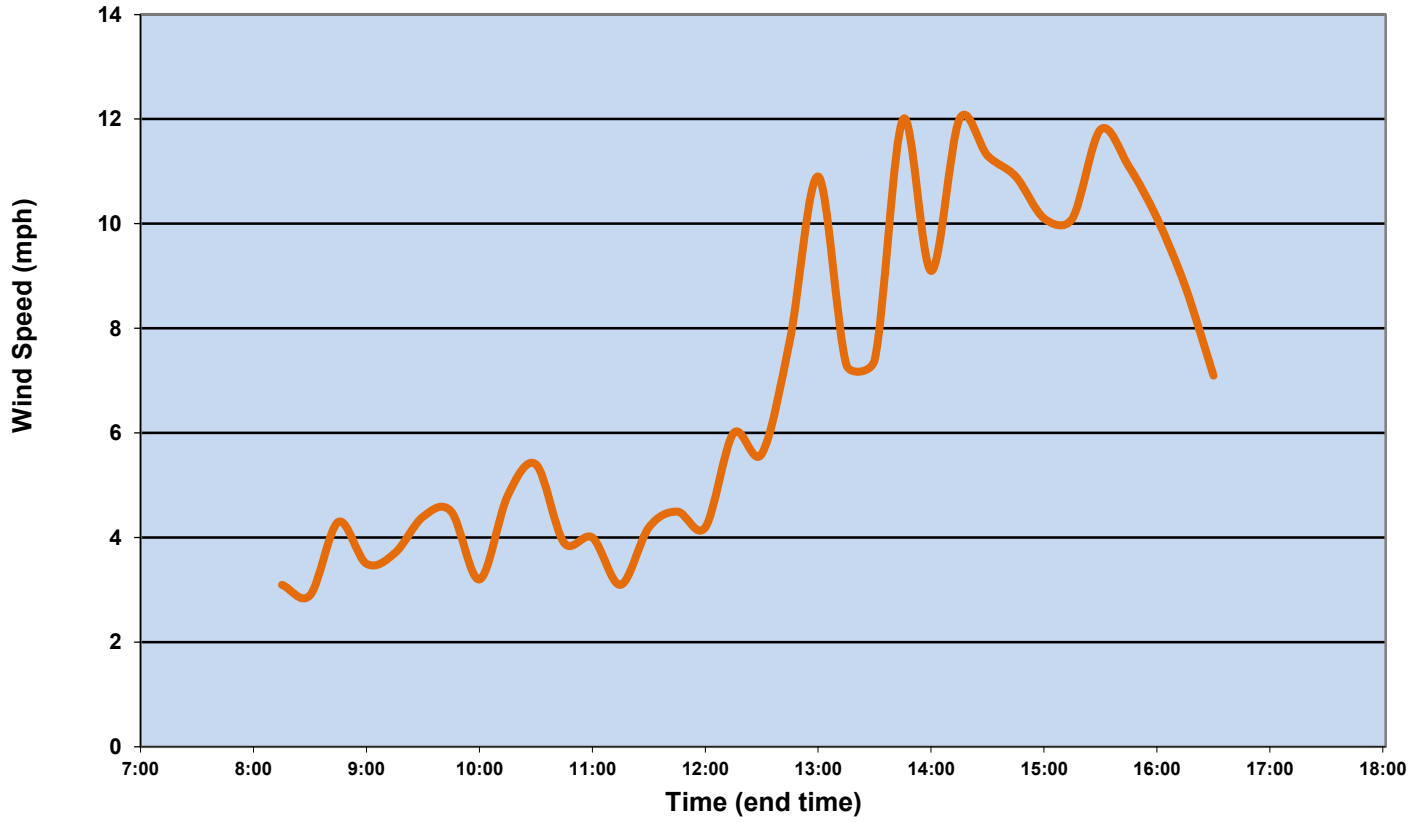

Wind Speed and Direction Q-MET 04/27/2024

Wind Direction