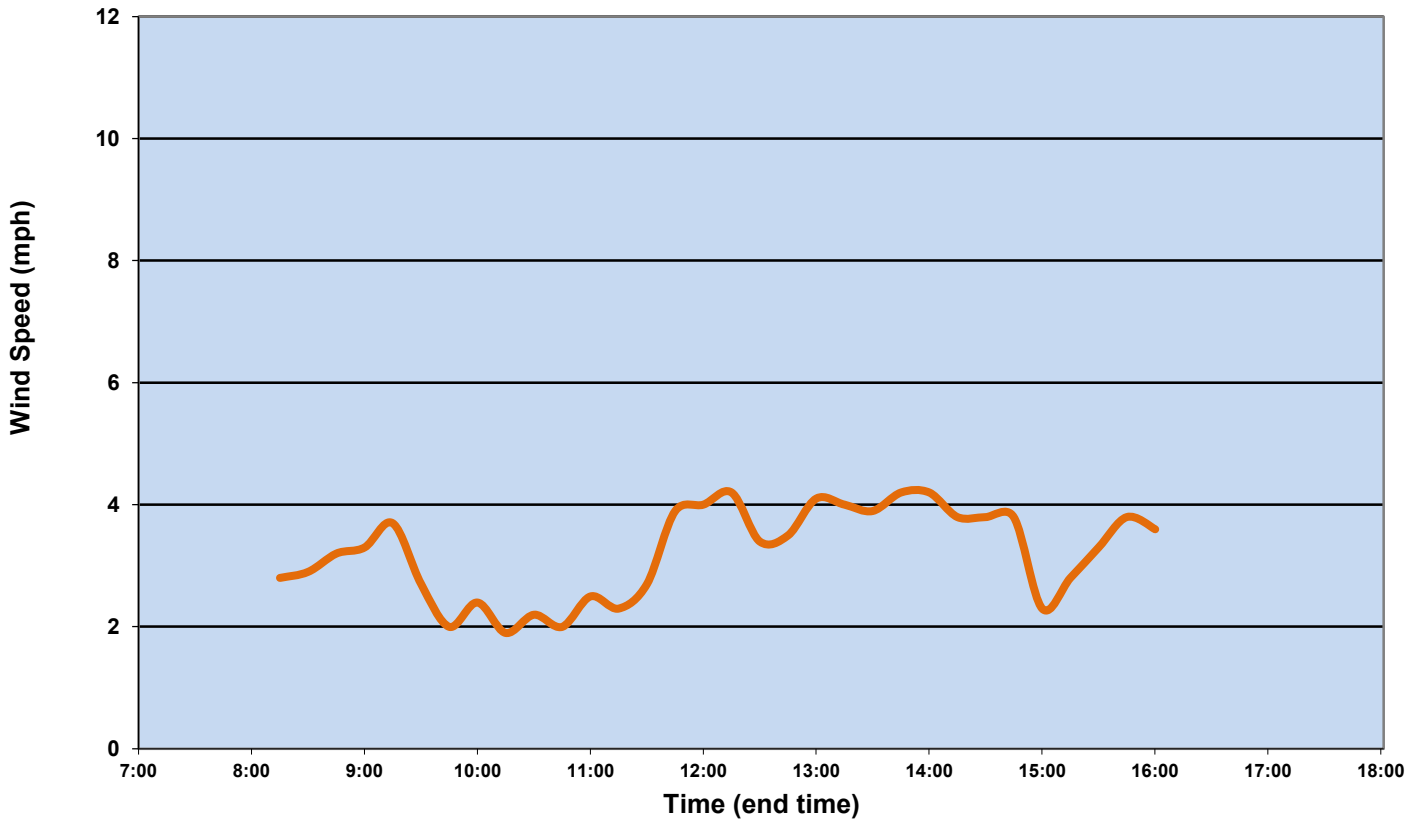

Wind Speed and Direction Q-MET 04/30/2024

Wind Direction